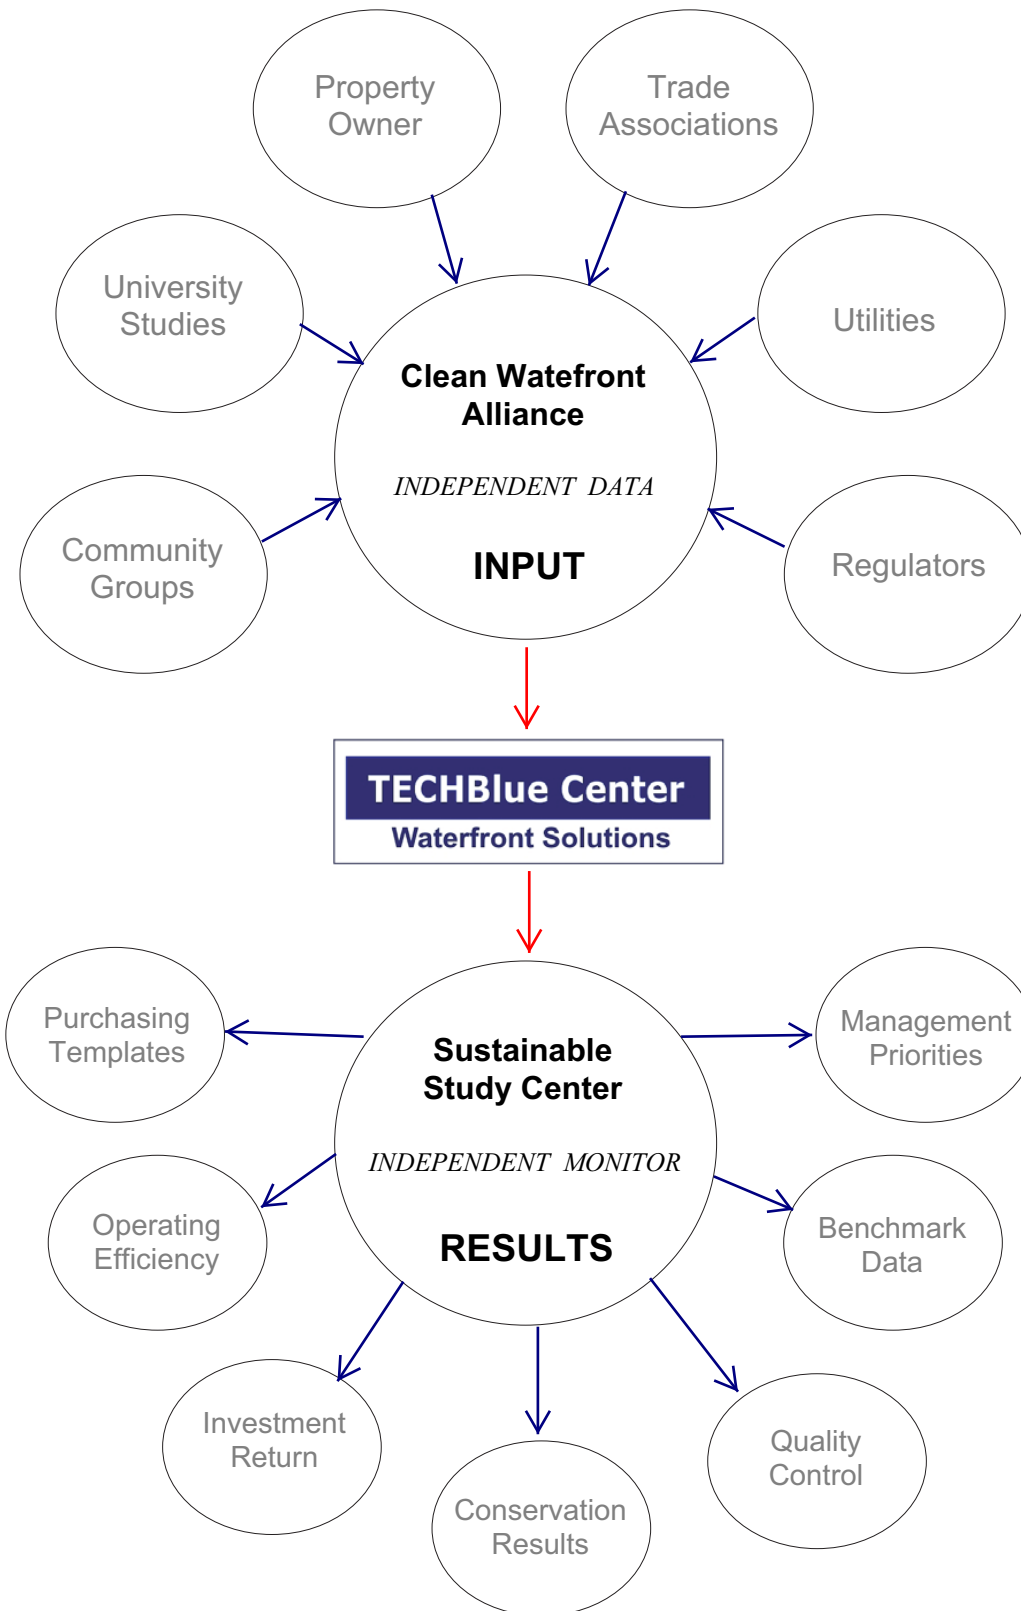

Clean Waterfront Alliance

TECHBlue Center

Waterfront Solutions

www.cleanwaterfront.net

A Clean Waterfront Alliance

Resources & Libraries of Information

BMPs

Best Management Practices

BATs

Best Available Technologies

LCAs

Independent Product Life Cycle Analysis

Case Studies

Waterfront Learning Laboratories

Monitoring

Independent Testing, Monitoring & Verification Protocols

independent | interdisciplinary | not-for-profit

www.cleanwaterfront.net